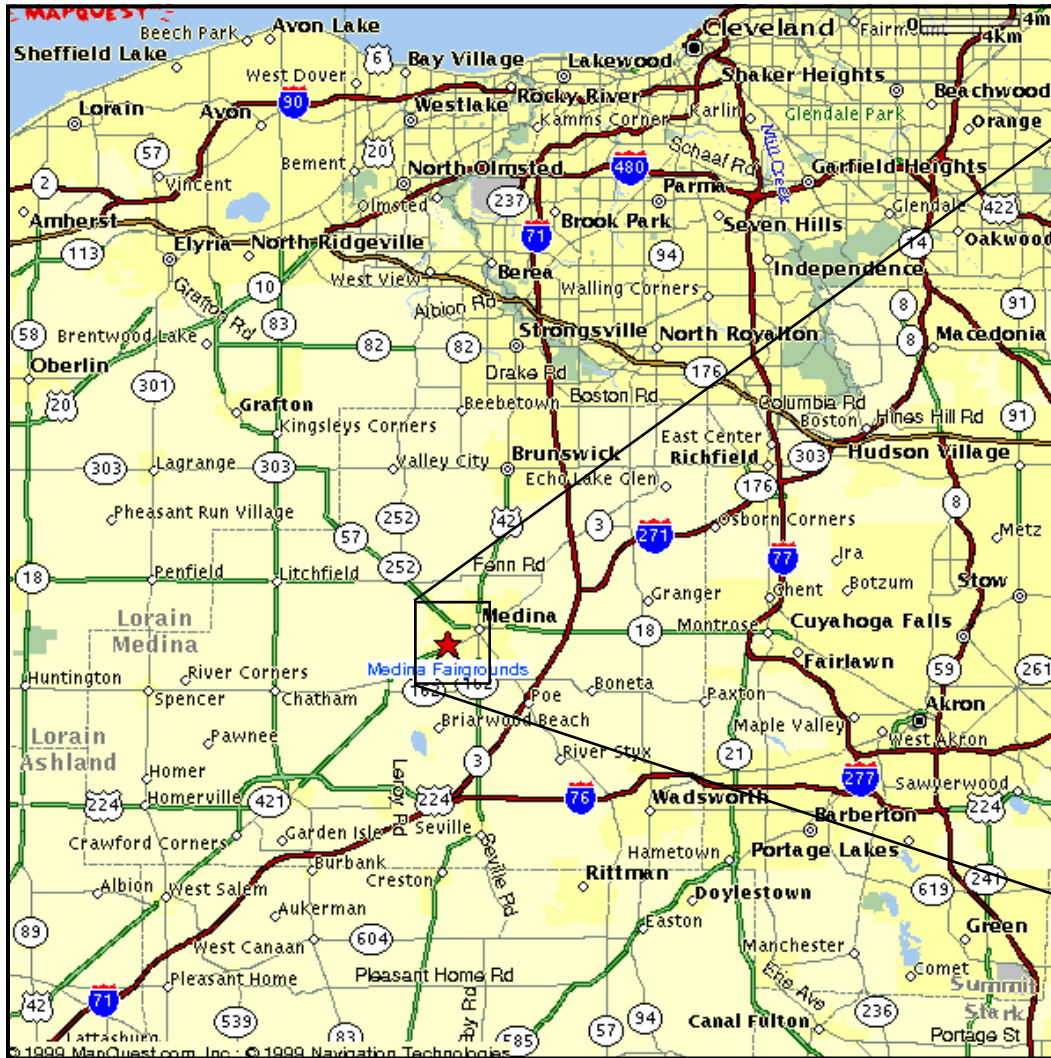

# MEDINA COUNTY FAIRGROUNDS / COMMUNITY CENTER 735 LAFAYETTE ROAD (ROUTE 42), MEDINA, OH 44256 \*

\*This address may not work on your GPS.

NOTE: The entrance to the Fairgrounds is 500 feet south of the railroad tracks on State Route 42 (Lafayette Road). The Community Center is the first main building, bordering the parking lot. The Fairgrounds sign will indicate that the College Fair is being held.

**DIRECTIONS TO THE  
MEDINA COUNTY FAIRGROUNDS - COMMUNITY CENTER  
735 LAFAYETTE ROAD (STATE ROUTE 42), MEDINA, OHIO**

 **From Akron:**

Take State Route 18 west to Medina.  
At the Medina Square, turn left onto Court Street (US-42).  
At the third traffic light, turn right onto Lafayette Road (US-42).  
The entrance to the Fairgrounds is located 500 feet south of the railroad tracks.  
Turn right at the Fairgrounds/College Fair sign.

 **From Cleveland:**

Take I-71 south.  
Take the exit for State Route 18, exit number 218, toward Medina.  
Turn right onto State Route 18 west.  
At the Medina Square, turn left onto Court Street (US-42).  
At the third traffic light, turn right onto Lafayette Road (US-42).  
The entrance to the Fairgrounds is located 500 feet south of the railroad tracks.  
Turn right at the Fairgrounds/College Fair sign.

 **From Norwalk:**

Take State Route 18 east.  
At the Medina Square, turn right onto Court Street (US-42).  
At the third traffic light, turn right onto Lafayette Road (US-42).  
The entrance to the Fairgrounds is located 500 feet south of the railroad tracks.  
Turn right at the Fairgrounds/College Fair sign.