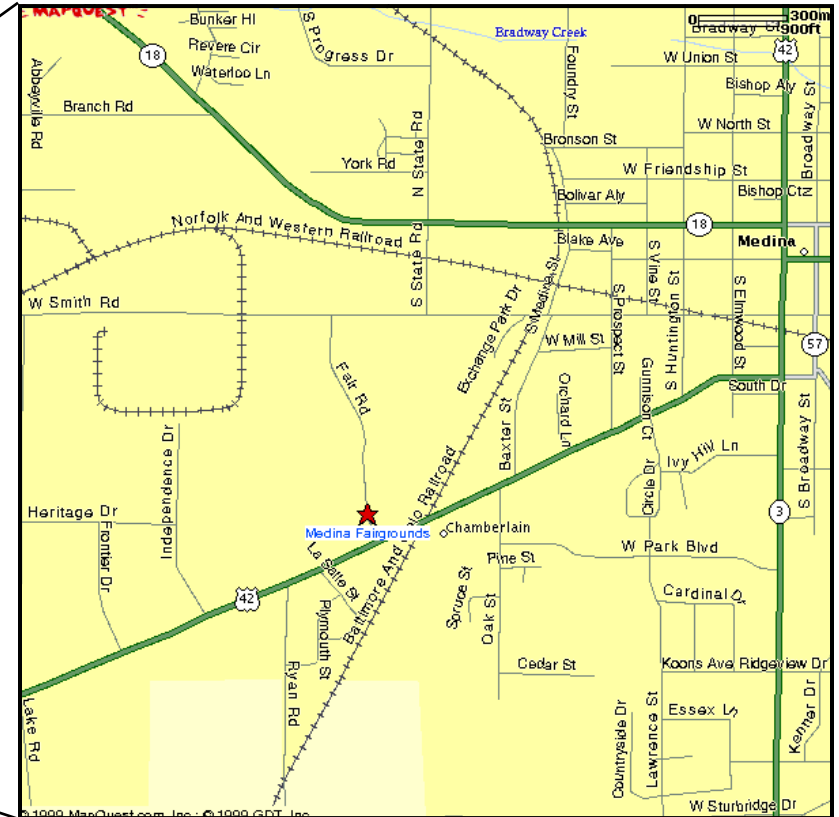

# MEDINA COUNTY FAIRGROUNDS / COMMUNITY CENTER 735 LAFAYETTE ROAD (ROUTE 42), MEDINA, OH 44256 \*

\*This address may not work on your GPS.

NOTE: The entrance to the Fairgrounds is 500 feet south of the railroad tracks on State Route 42 (Lafayette Road). The Community Center is the first main building, bordering the parking lot. The Fairgrounds sign will indicate that the College Fair is being held.

**DIRECTIONS TO THE  
MEDINA COUNTY FAIRGROUNDS - COMMUNITY CENTER  
735 LAFAYETTE ROAD (STATE ROUTE 42), MEDINA, OHIO**

 **From Akron:**

Take State Route 18 west to Medina.  
At the Medina Square, turn left onto Court Street (US-42).  
At the third traffic light, turn right onto Lafayette Road (US-42).  
The entrance to the Fairgrounds is located 500 feet south of the railroad tracks.  
Turn right at the Fairgrounds/College Fair sign.

 **From Cleveland:**

Take I-71 south.  
Take the exit for State Route 18, exit number 218, toward Medina.  
Turn right onto State Route 18 west.  
At the Medina Square, turn left onto Court Street (US-42).  
At the third traffic light, turn right onto Lafayette Road (US-42).  
The entrance to the Fairgrounds is located 500 feet south of the railroad tracks.  
Turn right at the Fairgrounds/College Fair sign.

 **From Norwalk:**

Take State Route 18 east.  
At the Medina Square, turn right onto Court Street (US-42).  
At the third traffic light, turn right onto Lafayette Road (US-42).  
The entrance to the Fairgrounds is located 500 feet south of the railroad tracks.  
Turn right at the Fairgrounds/College Fair sign.